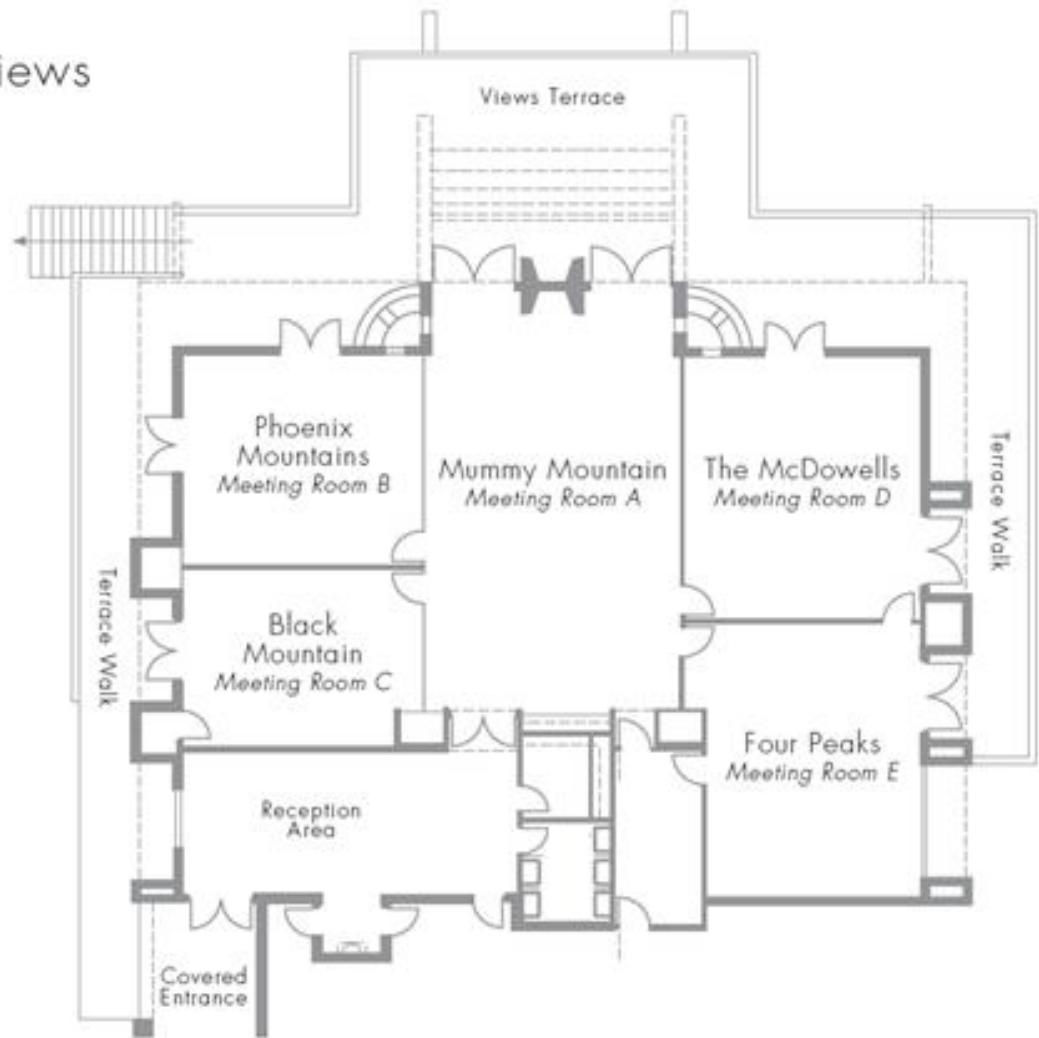

The Views

Sanctuary on Camelback Mountain Resort & Spa , 5700 East McDonald Drive, Paradise Valley, Arizona 85253